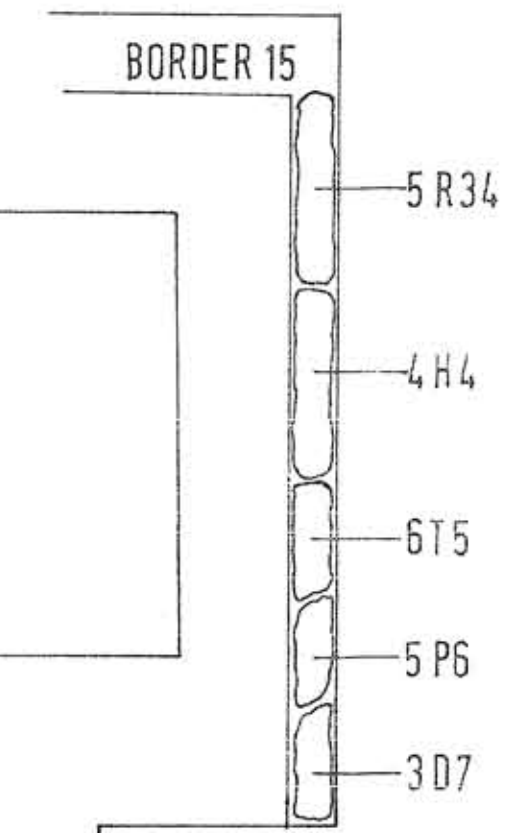

PERGOLA ROSE BEDS