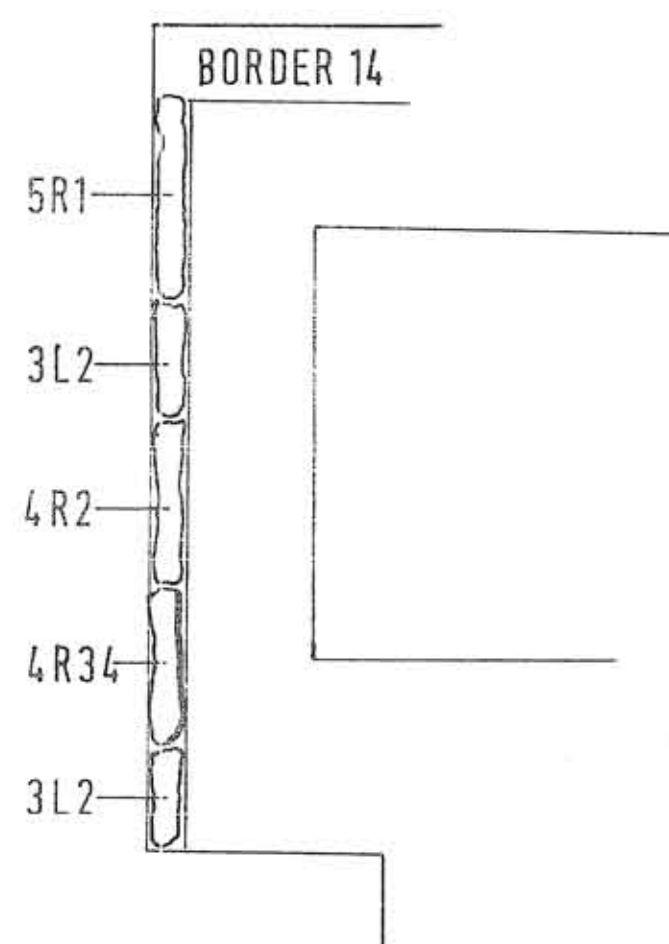

PERGOLA ROSE BEDS